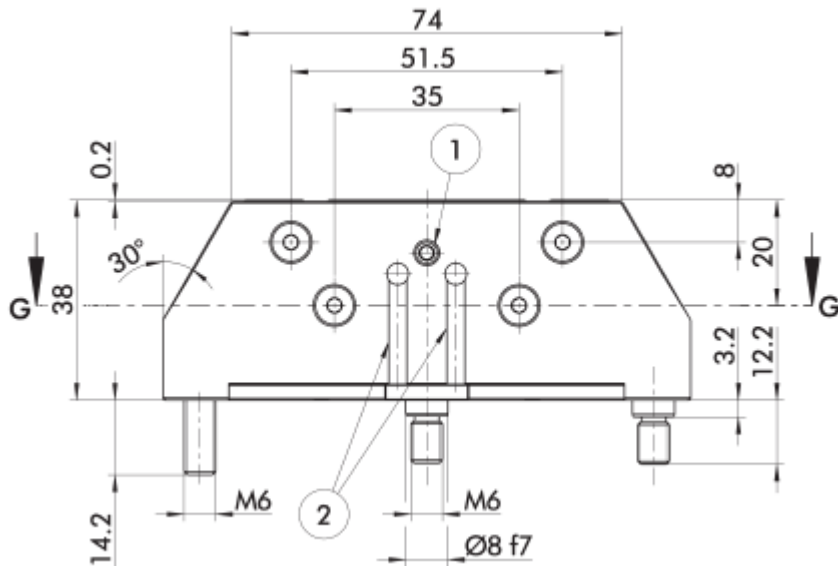

Sensors for robot couplings NSR

Superior Clamping and Gripping

Robot coupling NSR mini 100

ID: 0471960

Following sensors are not included in the scope of delivery:

- 1: inductive proximity switch M5x0.5 for the monitoring of the pallet presence (ID: 0301575)
- 2: inductive proximity switch for the monitoring of closed / opened module (ID: 0301042)