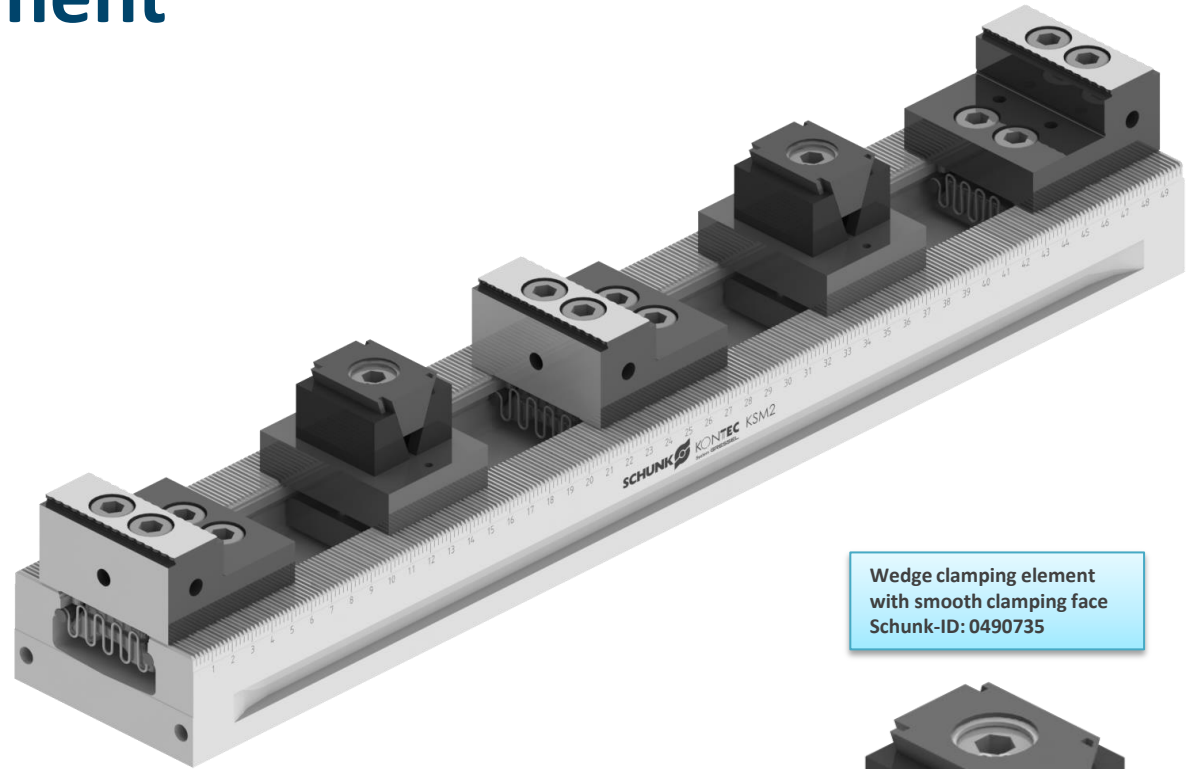

Superior Clamping and Gripping

Clamping concept KSM2

KSM2 clamping vice with grounded jaws

KSM2 clamping vice with grounded jaws

Fixed jaw, 40mm
Schunk-ID: 0490728

Adjustable jaw 40mm with
Parallel chuck jaw 40mm

KSM2 clamping vice with high-grip wedge clamping element

Fixed jaw, 40mm
Schunk-ID: 0490728

Fixed jaw, 65mm
Schunk-ID: 0490729

Fixed jaw, 90mm
Schunk-ID: 0490730

Wedge clamping element
with high-grip clamping face
Schunk-ID: 0490736

KSM2 clamping vice with smooth wedge clamping element

KSM2 clamping vice with smooth wedge clamping element

Fixed jaw, 40mm
Schunk-ID: 0490728

Fixed jaw, 65mm
Schunk-ID: 0490729

Fixed jaw, 90mm
Schunk-ID: 0490730

Wedge clamping element
with smooth clamping face
Schunk-ID: 0490735