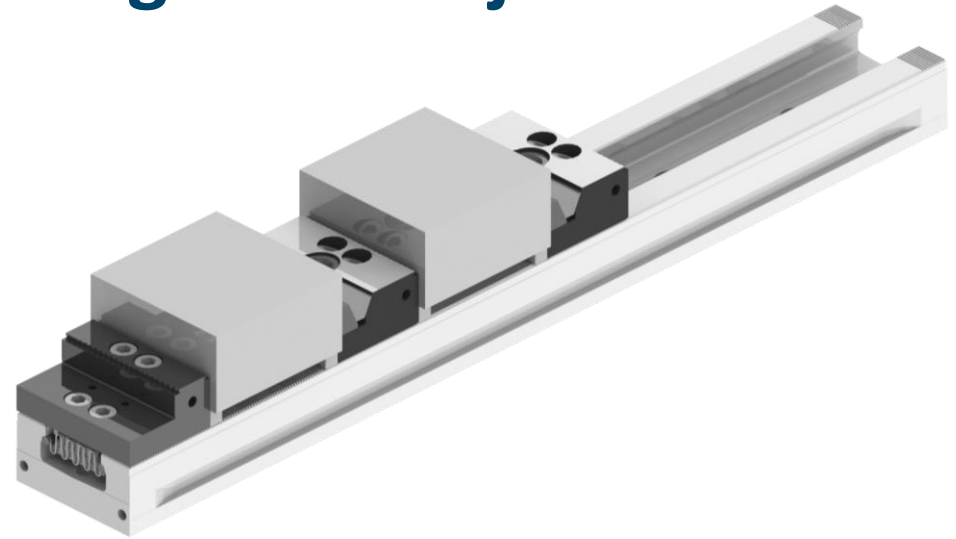

Superior Clamping and Gripping

Clamping concept KSM2

KSM2 clamping vice with grounded jaws

KSM2 clamping vice with grounded jaws

Fixed jaw, 40mm
Schunk-ID: 0490728

Adjustable jaw 40mm with
Parallel chuck jaw 40mm

Fixed jaw, 65mm
Schunk-ID: 0490729

Adjustable jaw 65mm with
Parallel chuck jaw 40mm

Adjustable jaw 65mm with
Parallel chuck jaw 65mm

Adjustable jaw 65mm with
Parallel chuck jaw 90mm

Fixed jaw, 90mm
Schunk-ID: 0490730

Adjustable jaw 90mm with
Parallel chuck jaw 40mm

Adjustable jaw 90mm with
Parallel chuck jaw 65mm

Adjustable jaw 90mm with
Parallel chuck jaw 90mm

KSM2 clamping vice with high-grip parallel chuck jaw

KSM2 clamping vice with high-grip parallel chuck jaw

Adjustable jaw 65mm with high-grip parallel chuck jaw 90mm

Fixed jaw, 90mm
Schunk-ID: 0490730

Adjustable jaw 90mm with high-grip parallel chuck jaw 40mm

Adjustable jaw 90mm with high-grip parallel chuck jaw 65mm