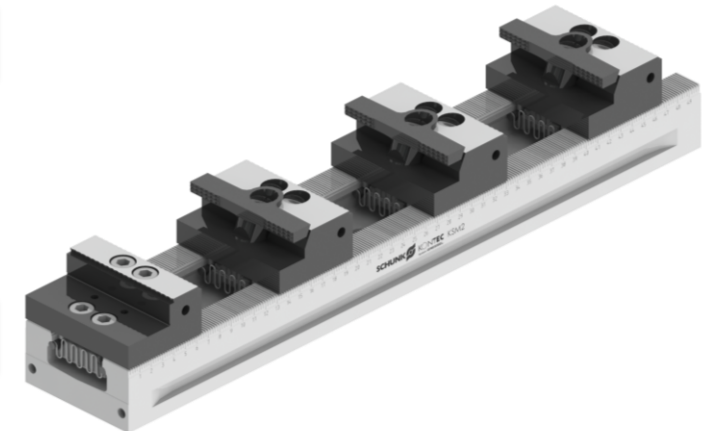

Superior Clamping and Gripping

Clamping concept KSM2

KSM2 clamping vice with grounded jaws

KSM2 clamping vice with grounded jaws

Fixed jaw, 40mm
Schunk-ID: 0490728

Adjustable jaw 40mm with
Parallel chuck jaw 40mm

Fixed jaw, 40mm
Schunk-ID: 0490728

Adjustable jaw 40mm with high-grip pull-down jaw 40mm

Adjustable jaw 40mm with high-grip pendulum jaw 90mm

Fixed jaw, 65mm
Schunk-ID: 0490729

Adjustable jaw 65mm with high-grip pull-down jaw 40mm

Adjustable jaw 65mm with high-grip pendulum jaw 90mm

Fixed jaw, 90mm
Schunk-ID: 0490730

Adjustable jaw 90mm with high-grip pull-down jaw 40mm

Adjustable jaw 40mm with high-grip pendulum jaw 90mm

KSM2 clamping vice with high-grip wedge clamping element

KSM2 clamping vice with high-grip wedge clamping element

Fixed jaw, 40mm
Schunk-ID: 0490728

Fixed jaw, 65mm
Schunk-ID: 0490729

Fixed jaw, 90mm
Schunk-ID: 0490730

Wedge clamping element
with high-grip clamping face
Schunk-ID: 0490736