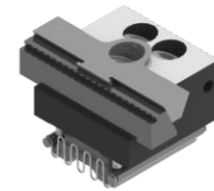

Superior Clamping and Gripping

Clamping concept KSM2

KSM2 clamping vice with grounded jaws

KSM2 clamping vice with grounded jaws

Fixed jaw, 40mm
Schunk-ID: 0490728

Adjustable jaw 40mm with
Parallel chuck jaw 40mm

Fixed jaw, 40mm
Schunk-ID: 0490728

Adjustable jaw 40mm with high-grip parallel chuck jaw 40mm

Fixed jaw, 65mm
Schunk-ID: 0490729

Adjustable jaw 65mm with high-grip parallel chuck jaw 40mm

Adjustable jaw 65mm with high-grip parallel chuck jaw 65mm

Adjustable jaw 65mm with high-grip parallel chuck jaw 90mm

Fixed jaw, 90mm
Schunk-ID: 0490730

Adjustable jaw 90mm with high-grip parallel chuck jaw 40mm

Adjustable jaw 90mm with high-grip parallel chuck jaw 65mm

Adjustable jaw 65mm with high-grip pendulum jaw 90mm

Fixed jaw, 90mm
Schunk-ID: 0490730

Adjustable jaw 90mm with high-grip pull-down jaw 40mm

Adjustable jaw 40mm with high-grip pendulum jaw 90mm

KSM2 clamping vice with high-grip wedge clamping element