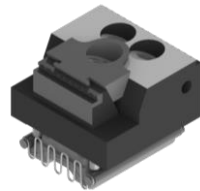

Fixed jaw, 40mm
Schunk-ID: 0490728

Adjustable jaw 40mm with high-grip parallel chuck jaw 40mm

Fixed jaw, 65mm
Schunk-ID: 0490729

Adjustable jaw 65mm with high-grip parallel chuck jaw 40mm

Adjustable jaw 65mm with high-grip parallel chuck jaw 65mm

Adjustable jaw 65mm with high-grip parallel chuck jaw 90mm

Fixed jaw, 90mm
Schunk-ID: 0490730

Adjustable jaw 90mm with high-grip parallel chuck jaw 40mm

Adjustable jaw 90mm with high-grip parallel chuck jaw 65mm

Adjustable jaw 90mm with high-grip parallel chuck jaw 90mm

KSM2 clamping vice with high-grip pull-down jaw and high-grip pendulum jaw

KSM2 clamping vice with high-grip pull-down jaw and high-grip pendulum jaw

Adjustable jaw 65mm with high-grip pendulum jaw 90mm

Fixed jaw, 90mm
Schunk-ID: 0490730

Adjustable jaw 90mm with high-grip pull-down jaw 40mm

Adjustable jaw 40mm with high-grip pendulum jaw 90mm

KSM2 clamping vice with high-grip wedge clamping element