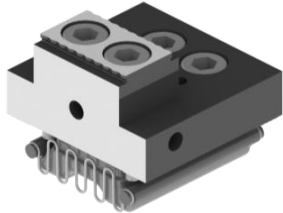

Superior Clamping and Gripping

Clamping concept KSM2

KSM2 clamping vice with grounded jaws

KSM2 clamping vice with grounded jaws

Fixed jaw, 40mm
Schunk-ID: 0490728

Adjustable jaw 40mm with
Parallel chuck jaw 40mm

Adjustable jaw 65mm with high-grip pendulum jaw 90mm

Fixed jaw, 90mm
Schunk-ID: 0490730

Adjustable jaw 90mm with high-grip pull-down jaw 40mm

Adjustable jaw 40mm with high-grip pendulum jaw 90mm

KSM2 clamping vice with high-grip wedge clamping element

KSM2 clamping vice with high-grip wedge clamping element

Fixed jaw, 40mm
Schunk-ID: 0490728

Fixed jaw, 65mm
Schunk-ID: 0490729

Fixed jaw, 90mm
Schunk-ID: 0490730

Wedge clamping element
with high-grip clamping face
Schunk-ID: 0490736

KSM2 clamping vice with smooth wedge clamping element

KSM2 clamping vice with smooth wedge clamping element

Fixed jaw, 40mm
Schunk-ID: 0490728

Fixed jaw, 65mm
Schunk-ID: 0490729

Fixed jaw, 90mm
Schunk-ID: 0490730