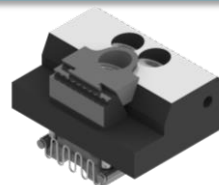

Superior Clamping and Gripping

Clamping concept KSM2

KSM2 clamping vice with grounded jaws

KSM2 clamping vice with grounded jaws

Fixed jaw, 40mm
Schunk-ID: 0490728

Adjustable jaw 40mm with
Parallel chuck jaw 40mm

Fixed jaw, 65mm
Schunk-ID: 0490729

Adjustable jaw 65mm with
Parallel chuck jaw 40mm

Adjustable jaw 65mm with
Parallel chuck jaw 65mm

Adjustable jaw 65mm with
Parallel chuck jaw 90mm

Fixed jaw, 90mm
Schunk-ID: 0490730

Adjustable jaw 90mm with
Parallel chuck jaw 40mm

Adjustable jaw 90mm with
Parallel chuck jaw 65mm

Adjustable jaw 90mm with
Parallel chuck jaw 90mm

KSM2 clamping vice with high-grip parallel chuck jaw

KSM2 clamping vice with high-grip parallel chuck jaw

Adjustable jaw 65mm with high-grip parallel chuck jaw 90mm

Fixed jaw, 90mm
Schunk-ID: 0490730

Adjustable jaw 90mm with high-grip parallel chuck jaw 40mm

Adjustable jaw 90mm with high-grip parallel chuck jaw 65mm