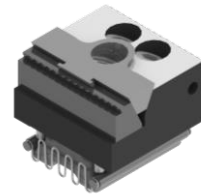

Superior Clamping and Gripping

Clamping concept KSM2

KSM2 clamping vice with grounded jaws

KSM2 clamping vice with grounded jaws

Fixed jaw, 40mm
Schunk-ID: 0490728

Adjustable jaw 40mm with
Parallel chuck jaw 40mm

Fixed jaw, 40mm
Schunk-ID: 0490728

Adjustable jaw 40mm with high-grip parallel chuck jaw 40mm

Fixed jaw, 65mm
Schunk-ID: 0490729

Adjustable jaw 65mm with high-grip parallel chuck jaw 40mm

Adjustable jaw 65mm with high-grip parallel chuck jaw 65mm

Adjustable jaw 65mm with high-grip parallel chuck jaw 90mm

Fixed jaw, 90mm
Schunk-ID: 0490730

Adjustable jaw 90mm with high-grip parallel chuck jaw 40mm

Adjustable jaw 90mm with high-grip parallel chuck jaw 65mm

Adjustable jaw 65mm with high-grip pendulum jaw 90mm

Fixed jaw, 90mm
Schunk-ID: 0490730

Adjustable jaw 90mm with high-grip pull-down jaw 40mm

Adjustable jaw 40mm with high-grip pendulum jaw 90mm

KSM2 clamping vice with high-grip wedge clamping element