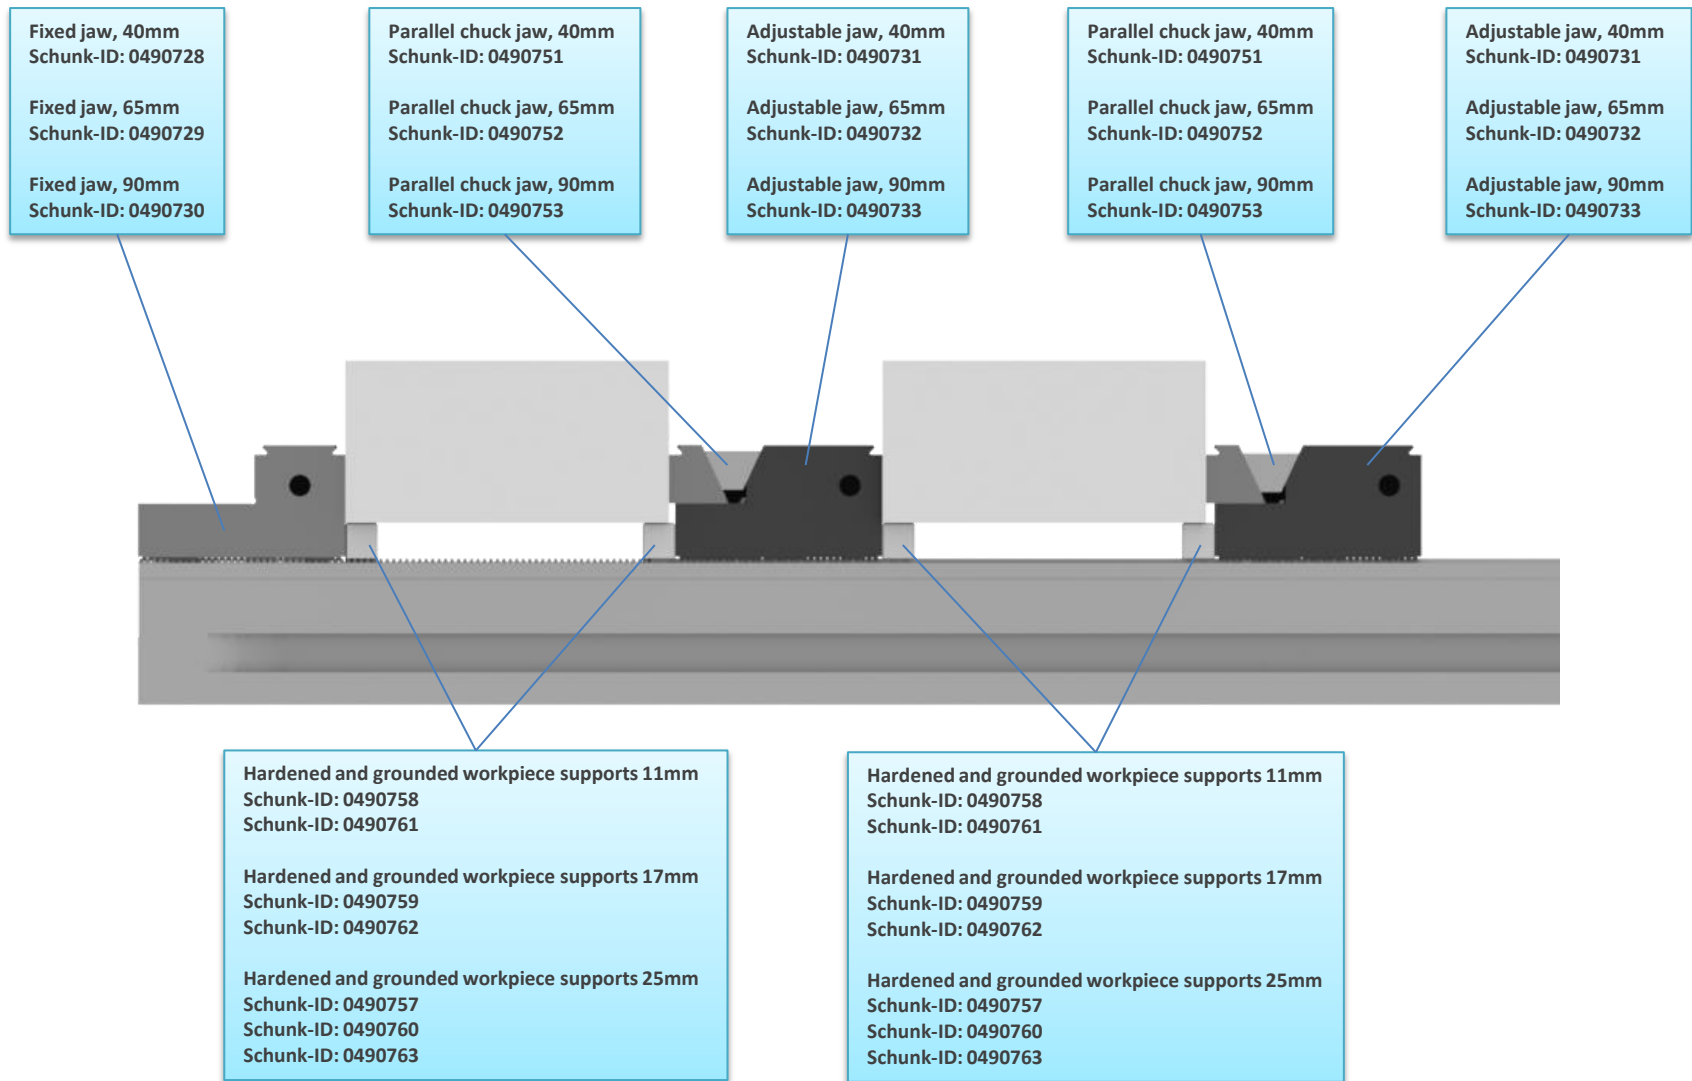

Superior Clamping and Gripping

Clamping concept KSM2

KSM2 clamping vice with grounded jaws

KSM2 clamping vice with grounded jaws

Fixed jaw, 40mm
Schunk-ID: 0490728

Adjustable jaw 40mm with
Parallel chuck jaw 40mm

Fixed jaw, 65mm
Schunk-ID: 0490729

Adjustable jaw 65mm with
Parallel chuck jaw 40mm

Adjustable jaw 65mm with
Parallel chuck jaw 65mm

Adjustable jaw 65mm with
Parallel chuck jaw 90mm

Fixed jaw, 90mm
Schunk-ID: 0490730

Adjustable jaw 90mm with
Parallel chuck jaw 40mm

Adjustable jaw 90mm with
Parallel chuck jaw 65mm

Adjustable jaw 90mm with
Parallel chuck jaw 90mm

KSM2 clamping vice with high-grip parallel chuck jaw

KSM2 clamping vice with high-grip parallel chuck jaw

Adjustable jaw 65mm with high-grip parallel chuck jaw 90mm

Fixed jaw, 90mm
Schunk-ID: 0490730

Adjustable jaw 90mm with high-grip parallel chuck jaw 40mm

Adjustable jaw 90mm with high-grip parallel chuck jaw 65mm