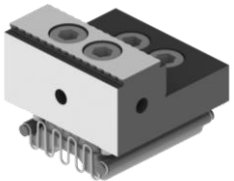

Superior Clamping and Gripping

Clamping concept KSM2

KSM2 clamping vice with grounded jaws

KSM2 clamping vice with grounded jaws

Fixed jaw, 40mm
Schunk-ID: 0490728

Adjustable jaw 40mm with
Parallel chuck jaw 40mm

Fixed jaw, 40mm
Schunk-ID: 0490728

Adjustable jaw 40mm with high-grip pull-down jaw 40mm

Adjustable jaw 40mm with high-grip pendulum jaw 90mm

Fixed jaw, 65mm
Schunk-ID: 0490729

Adjustable jaw 65mm with high-grip pull-down jaw 40mm

Adjustable jaw 65mm with high-grip pendulum jaw 90mm

Fixed jaw, 90mm
Schunk-ID: 0490730

Adjustable jaw 90mm with high-grip pull-down jaw 40mm

Adjustable jaw 40mm with high-grip pendulum jaw 90mm

KSM2 clamping vice with high-grip wedge clamping element

KSM2 clamping vice with high-grip wedge clamping element

Fixed jaw, 40mm
Schunk-ID: 0490728

Fixed jaw, 65mm
Schunk-ID: 0490729

Fixed jaw, 90mm
Schunk-ID: 0490730

Wedge clamping element
with high-grip clamping face
Schunk-ID: 0490736