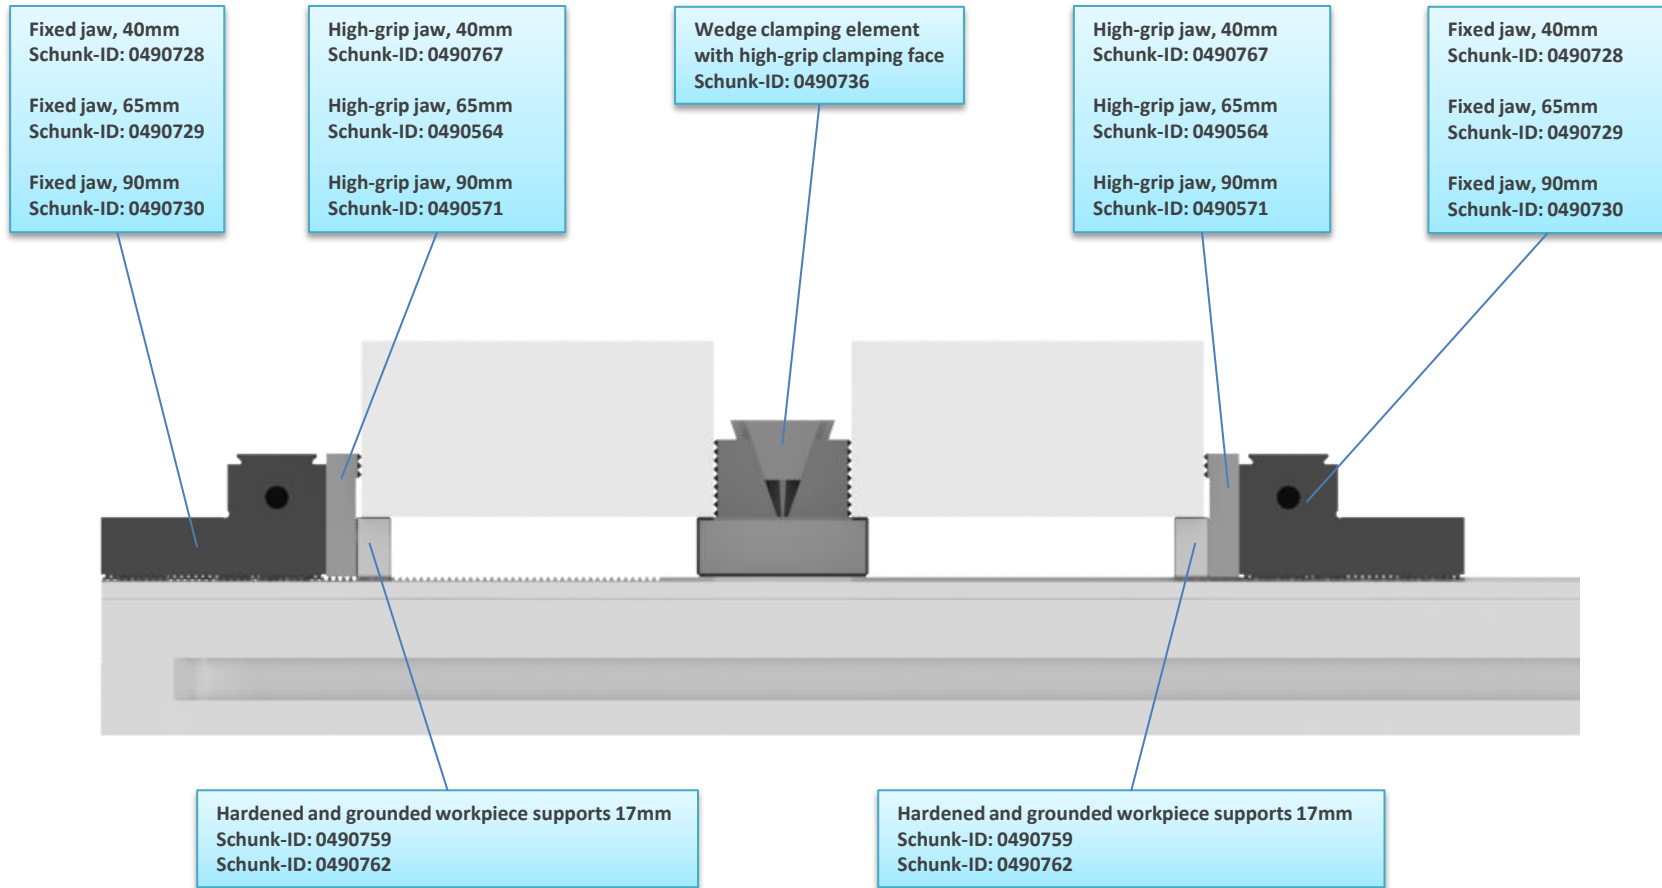

Fixed jaw, 40mm
Schunk-ID: 0490728

Adjustable jaw 40mm with high-grip pull-down jaw 40mm

Adjustable jaw 40mm with high-grip pendulum jaw 90mm

Fixed jaw, 65mm
Schunk-ID: 0490729

Adjustable jaw 65mm with high-grip pull-down jaw 40mm

Adjustable jaw 65mm with high-grip pendulum jaw 90mm

Fixed jaw, 90mm
Schunk-ID: 0490730

Adjustable jaw 90mm with high-grip pull-down jaw 40mm

Adjustable jaw 40mm with high-grip pendulum jaw 90mm

KSM2 clamping vice with high-grip wedge clamping element

KSM2 clamping vice with high-grip wedge clamping element

Fixed jaw, 40mm
Schunk-ID: 0490728

Fixed jaw, 65mm
Schunk-ID: 0490729

Fixed jaw, 90mm
Schunk-ID: 0490730

Wedge clamping element
with high-grip clamping face
Schunk-ID: 0490736

KSM2 clamping vice with smooth wedge clamping element

KSM2 clamping vice with smooth wedge clamping element

Fixed jaw, 40mm
Schunk-ID: 0490728

Fixed jaw, 65mm
Schunk-ID: 0490729

Fixed jaw, 90mm
Schunk-ID: 0490730