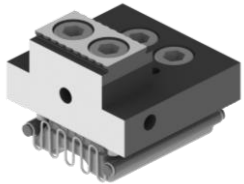

Superior Clamping and Gripping

Clamping concept KSM2

KSM2 clamping vice with grounded jaws

KSM2 clamping vice with grounded jaws

Fixed jaw, 40mm
Schunk-ID: 0490728

Adjustable jaw 40mm with
Parallel chuck jaw 40mm

Fixed jaw, 65mm
Schunk-ID: 0490729

Adjustable jaw 65mm with
Parallel chuck jaw 40mm

Adjustable jaw 65mm with
Parallel chuck jaw 65mm

Adjustable jaw 65mm with
Parallel chuck jaw 90mm

Fixed jaw, 90mm
Schunk-ID: 0490730

Adjustable jaw 90mm with
Parallel chuck jaw 40mm

Adjustable jaw 90mm with
Parallel chuck jaw 65mm

Adjustable jaw 90mm with
Parallel chuck jaw 90mm

KSM2 clamping vice with high-grip parallel chuck jaw

KSM2 clamping vice with high-grip parallel chuck jaw

Adjustable jaw 65mm with high-grip parallel chuck jaw 90mm

Fixed jaw, 90mm
Schunk-ID: 0490730

Adjustable jaw 90mm with high-grip parallel chuck jaw 40mm

Adjustable jaw 90mm with high-grip parallel chuck jaw 65mm