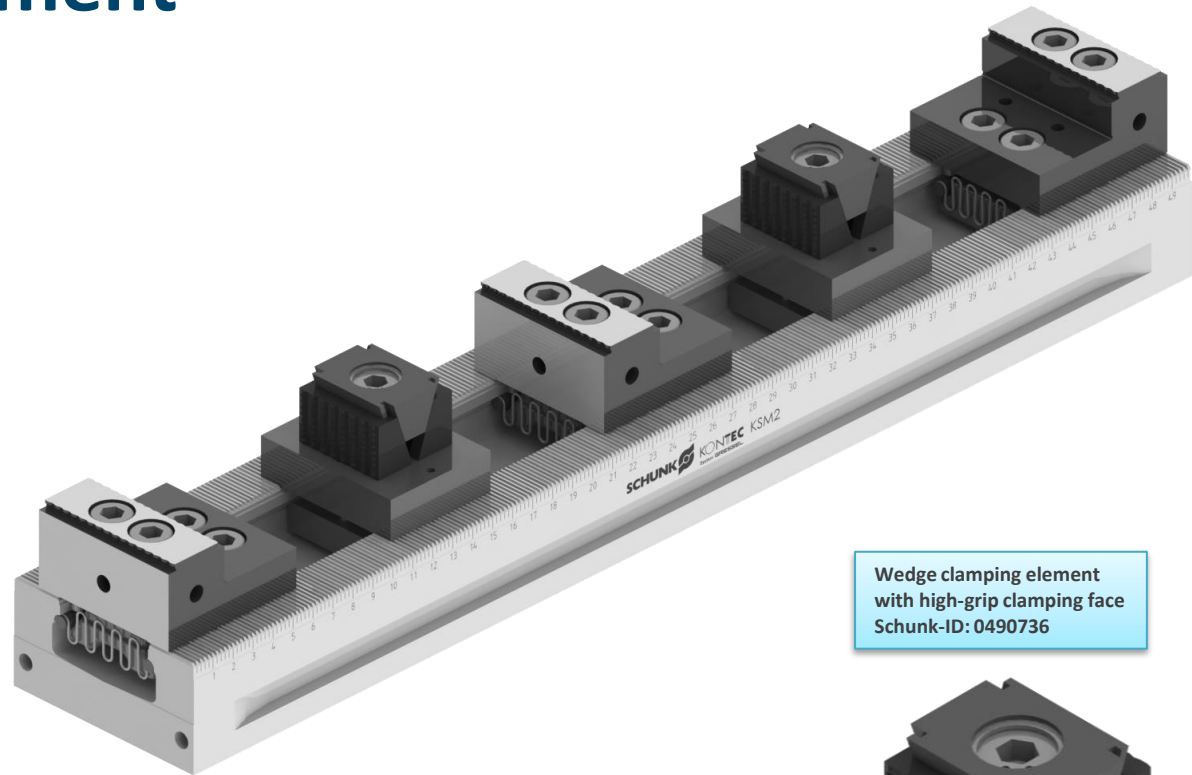

Adjustable jaw 65mm with high-grip pendulum jaw 90mm

Fixed jaw, 90mm
Schunk-ID: 0490730

Adjustable jaw 90mm with high-grip pull-down jaw 40mm

Adjustable jaw 40mm with high-grip pendulum jaw 90mm

KSM2 clamping vice with high-grip wedge clamping element

KSM2 clamping vice with high-grip wedge clamping element

Fixed jaw, 40mm
Schunk-ID: 0490728

Fixed jaw, 65mm
Schunk-ID: 0490729

Fixed jaw, 90mm
Schunk-ID: 0490730

Wedge clamping element
with high-grip clamping face
Schunk-ID: 0490736

KSM2 clamping vice with smooth wedge clamping element

KSM2 clamping vice with smooth wedge clamping element

Fixed jaw, 40mm
Schunk-ID: 0490728

Fixed jaw, 65mm
Schunk-ID: 0490729

Fixed jaw, 90mm
Schunk-ID: 0490730

Wedge clamping element
with smooth clamping face
Schunk-ID: 0490735