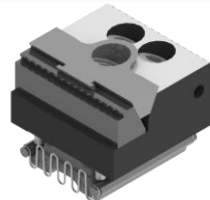

Superior Clamping and Gripping

Clamping concept KSM2

KSM2 clamping vice with grounded jaws

KSM2 clamping vice with grounded jaws

Fixed jaw, 40mm
Schunk-ID: 0490728

Adjustable jaw 40mm with
Parallel chuck jaw 40mm

Fixed jaw, 65mm
Schunk-ID: 0490729

Adjustable jaw 65mm with
Parallel chuck jaw 40mm

Adjustable jaw 65mm with
Parallel chuck jaw 65mm

Adjustable jaw 65mm with
Parallel chuck jaw 90mm

Fixed jaw, 90mm
Schunk-ID: 0490730

Fixed jaw, 40mm
Schunk-ID: 0490728

Adjustable jaw 40mm with high-grip parallel chuck jaw 40mm

Fixed jaw, 65mm
Schunk-ID: 0490729

Adjustable jaw 65mm with high-grip parallel chuck jaw 40mm

Adjustable jaw 65mm with high-grip parallel chuck jaw 65mm

Adjustable jaw 65mm with high-grip parallel chuck jaw 90mm

Fixed jaw, 90mm
Schunk-ID: 0490730

Adjustable jaw 90mm with high-grip parallel chuck jaw 40mm

Adjustable jaw 90mm with high-grip parallel chuck jaw 65mm