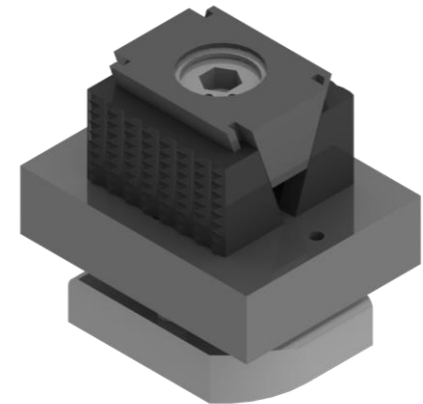

Superior Clamping and Gripping

Clamping concept KSM2

KSM2 clamping vice with grounded jaws

KSM2 clamping vice with grounded jaws

Fixed jaw, 40mm
Schunk-ID: 0490728

Adjustable jaw 40mm with
Parallel chuck jaw 40mm

KSM2 clamping vice with high-grip wedge clamping element

Fixed jaw, 40mm
Schunk-ID: 0490728

Fixed jaw, 65mm
Schunk-ID: 0490729

Fixed jaw, 90mm
Schunk-ID: 0490730

Wedge clamping element
with high-grip clamping face
Schunk-ID: 0490736

KSM2 clamping vice with smooth wedge clamping element

KSM2 clamping vice with smooth wedge clamping element

Fixed jaw, 40mm
Schunk-ID: 0490728

Fixed jaw, 65mm
Schunk-ID: 0490729

Fixed jaw, 90mm
Schunk-ID: 0490730