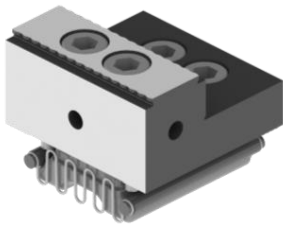

Superior Clamping and Gripping

Clamping concept KSM2

KSM2 clamping vice with grounded jaws

KSM2 clamping vice with grounded jaws

Fixed jaw, 40mm
Schunk-ID: 0490728

Adjustable jaw 40mm with
Parallel chuck jaw 40mm

KSM2 clamping vice with high-grip wedge clamping element

Fixed jaw, 40mm
Schunk-ID: 0490728

Fixed jaw, 65mm
Schunk-ID: 0490729

Fixed jaw, 90mm
Schunk-ID: 0490730

Wedge clamping element
with high-grip clamping face
Schunk-ID: 0490736

KSM2 clamping vice with smooth wedge clamping element

KSM2 clamping vice with smooth wedge clamping element

Fixed jaw, 40mm
Schunk-ID: 0490728

Fixed jaw, 65mm
Schunk-ID: 0490729

Fixed jaw, 90mm
Schunk-ID: 0490730

Wedge clamping element
with smooth clamping face
Schunk-ID: 0490735