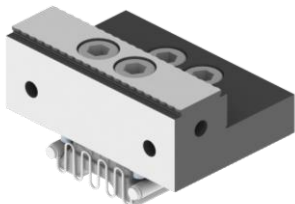

Superior Clamping and Gripping

Clamping concept KSM2

KSM2 clamping vice with grounded jaws

KSM2 clamping vice with grounded jaws

Fixed jaw, 40mm
Schunk-ID: 0490728

Adjustable jaw 40mm with
Parallel chuck jaw 40mm

Adjustable jaw 65mm with high-grip pendulum jaw 90mm

Fixed jaw, 90mm
Schunk-ID: 0490730

Adjustable jaw 90mm with high-grip pull-down jaw 40mm

Adjustable jaw 40mm with high-grip pendulum jaw 90mm

KSM2 clamping vice with high-grip wedge clamping element

KSM2 clamping vice with high-grip wedge clamping element

Fixed jaw, 40mm
Schunk-ID: 0490728

Fixed jaw, 65mm
Schunk-ID: 0490729

Fixed jaw, 90mm
Schunk-ID: 0490730

Wedge clamping element
with high-grip clamping face
Schunk-ID: 0490736

KSM2 clamping vice with smooth wedge clamping element

KSM2 clamping vice with smooth wedge clamping element

Fixed jaw, 40mm
Schunk-ID: 0490728

Fixed jaw, 65mm
Schunk-ID: 0490729

Fixed jaw, 90mm
Schunk-ID: 0490730