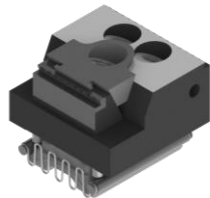

Superior Clamping and Gripping

Clamping concept KSM2

KSM2 clamping vice with grounded jaws

KSM2 clamping vice with grounded jaws

Fixed jaw, 40mm
Schunk-ID: 0490728

Adjustable jaw 40mm with
Parallel chuck jaw 40mm

Fixed jaw, 65mm
Schunk-ID: 0490729

Adjustable jaw 65mm with
Parallel chuck jaw 40mm

Adjustable jaw 65mm with
Parallel chuck jaw 65mm

Adjustable jaw 65mm with
Parallel chuck jaw 90mm

Fixed jaw, 90mm
Schunk-ID: 0490730

Adjustable jaw 90mm with
Parallel chuck jaw 40mm

Adjustable jaw 90mm with
Parallel chuck jaw 65mm

Adjustable jaw 90mm with
Parallel chuck jaw 90mm

KSM2 clamping vice with high-grip parallel chuck jaw

KSM2 clamping vice with high-grip parallel chuck jaw

Adjustable jaw 65mm with high-grip parallel chuck jaw 90mm

Fixed jaw, 90mm
Schunk-ID: 0490730

Adjustable jaw 90mm with high-grip parallel chuck jaw 40mm

Adjustable jaw 90mm with high-grip parallel chuck jaw 65mm