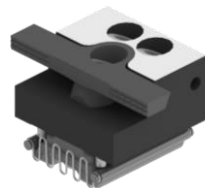

Adjustable jaw 90mm with high-grip parallel chuck jaw 90mm

KSM2 clamping vice with high-grip pull-down jaw and high-grip pendulum jaw

KSM2 clamping vice with high-grip pull-down jaw and high-grip pendulum jaw

Fixed jaw, 40mm
Schunk-ID: 0490728

Adjustable jaw 40mm with high-grip pull-down jaw 40mm

Adjustable jaw 40mm with high-grip pendulum jaw 90mm

Fixed jaw, 65mm
Schunk-ID: 0490729

Adjustable jaw 65mm with high-grip pull-down jaw 40mm

Adjustable jaw 65mm with high-grip pendulum jaw 90mm

Fixed jaw, 90mm
Schunk-ID: 0490730

Adjustable jaw 90mm with high-grip pull-down jaw 40mm

Adjustable jaw 40mm with high-grip pendulum jaw 90mm

KSM2 clamping vice with high-grip wedge clamping element

KSM2 clamping vice with high-grip wedge clamping element

Fixed jaw, 40mm
Schunk-ID: 0490728

Fixed jaw, 65mm
Schunk-ID: 0490729

Fixed jaw, 90mm
Schunk-ID: 0490730

Wedge clamping element
with high-grip clamping face
Schunk-ID: 0490736