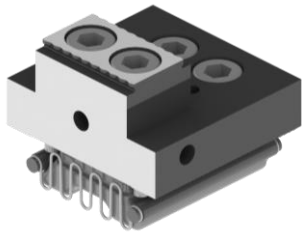

Superior Clamping and Gripping

Clamping concept KSM2

KSM2 clamping vice with grounded jaws

KSM2 clamping vice with grounded jaws

Fixed jaw, 40mm
Schunk-ID: 0490728

Adjustable jaw 40mm with
Parallel chuck jaw 40mm

Adjustable jaw 65mm with high-grip pendulum jaw 90mm

Fixed jaw, 90mm
Schunk-ID: 0490730

Adjustable jaw 90mm with high-grip pull-down jaw 40mm

Adjustable jaw 40mm with high-grip pendulum jaw 90mm

KSM2 clamping vice with high-grip wedge clamping element

KSM2 clamping vice with high-grip wedge clamping element

Fixed jaw, 40mm
Schunk-ID: 0490728

Fixed jaw, 65mm
Schunk-ID: 0490729

Fixed jaw, 90mm
Schunk-ID: 0490730

Wedge clamping element
with high-grip clamping face
Schunk-ID: 0490736

KSM2 clamping vice with smooth wedge clamping element

KSM2 clamping vice with smooth wedge clamping element

Fixed jaw, 40mm
Schunk-ID: 0490728

Fixed jaw, 65mm
Schunk-ID: 0490729

Fixed jaw, 90mm
Schunk-ID: 0490730