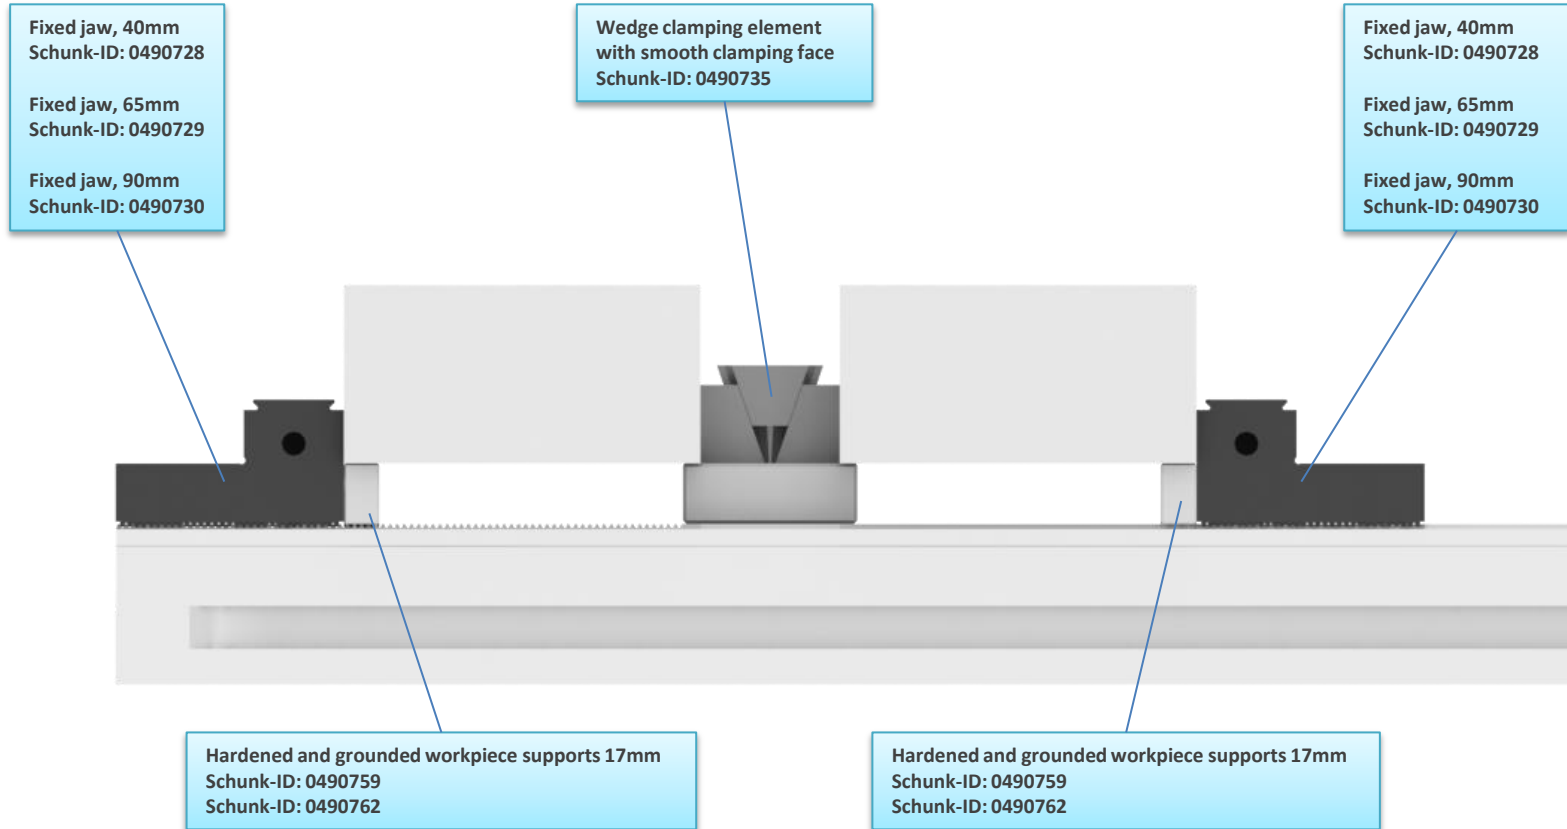

Adjustable jaw 65mm with high-grip pendulum jaw 90mm

Fixed jaw, 90mm
Schunk-ID: 0490730

Adjustable jaw 90mm with high-grip pull-down jaw 40mm

Adjustable jaw 40mm with high-grip pendulum jaw 90mm

KSM2 clamping vice with high-grip wedge clamping element

KSM2 clamping vice with high-grip wedge clamping element

Fixed jaw, 40mm
Schunk-ID: 0490728

Fixed jaw, 65mm
Schunk-ID: 0490729

Fixed jaw, 90mm
Schunk-ID: 0490730

Wedge clamping element
with high-grip clamping face
Schunk-ID: 0490736

KSM2 clamping vice with smooth wedge clamping element

KSM2 clamping vice with smooth wedge clamping element

Fixed jaw, 40mm
Schunk-ID: 0490728

Fixed jaw, 65mm
Schunk-ID: 0490729

Fixed jaw, 90mm
Schunk-ID: 0490730

Wedge clamping element
with smooth clamping face
Schunk-ID: 0490735