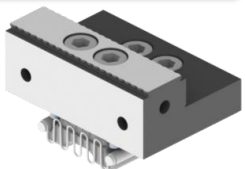

Superior Clamping and Gripping

Clamping concept KSM2

KSM2 clamping vice with grounded jaws

KSM2 clamping vice with grounded jaws

Fixed jaw, 40mm
Schunk-ID: 0490728

Adjustable jaw 40mm with
Parallel chuck jaw 40mm

Fixed jaw, 40mm
Schunk-ID: 0490728

Adjustable jaw 40mm with high-grip pull-down jaw 40mm

Adjustable jaw 40mm with high-grip pendulum jaw 90mm

Fixed jaw, 65mm
Schunk-ID: 0490729

Adjustable jaw 65mm with high-grip pull-down jaw 40mm

Adjustable jaw 65mm with high-grip pendulum jaw 90mm

Fixed jaw, 90mm
Schunk-ID: 0490730

Adjustable jaw 90mm with high-grip pull-down jaw 40mm

Adjustable jaw 40mm with high-grip pendulum jaw 90mm

KSM2 clamping vice with high-grip wedge clamping element

KSM2 clamping vice with high-grip wedge clamping element

Fixed jaw, 40mm
Schunk-ID: 0490728

Fixed jaw, 65mm
Schunk-ID: 0490729

Fixed jaw, 90mm
Schunk-ID: 0490730

Wedge clamping element
with high-grip clamping face
Schunk-ID: 0490736