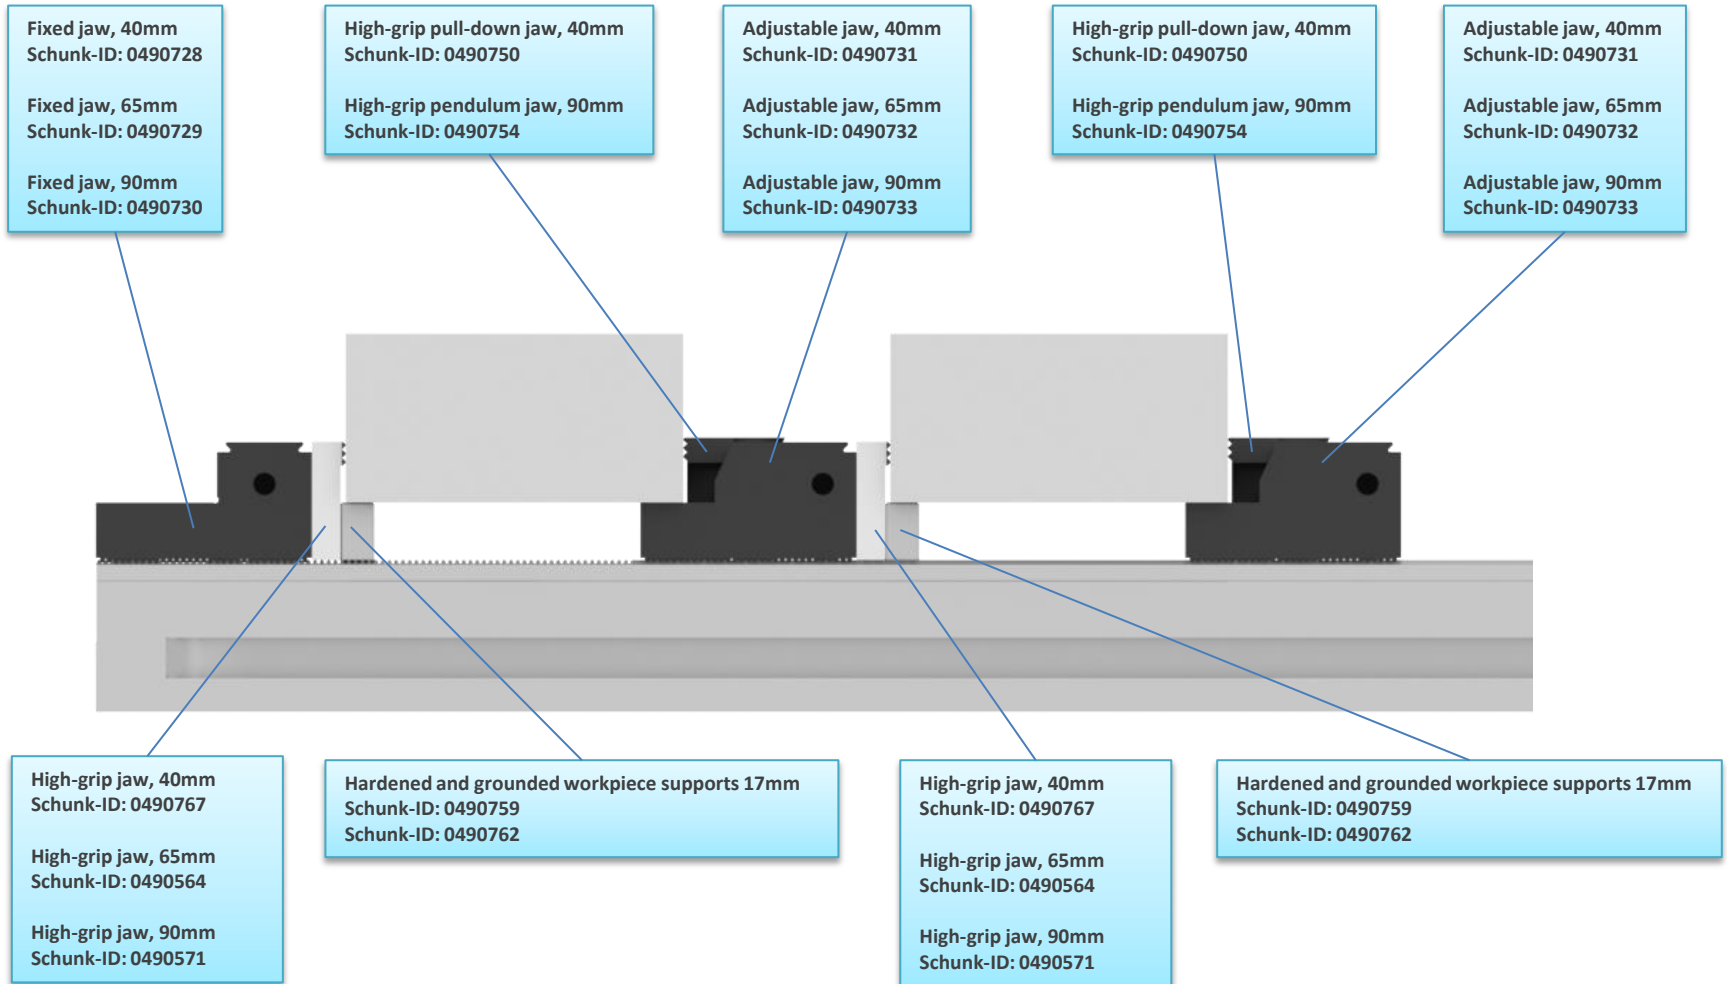

Adjustable jaw 65mm with high-grip parallel chuck jaw 90mm

Fixed jaw, 90mm
Schunk-ID: 0490730

Adjustable jaw 90mm with high-grip parallel chuck jaw 40mm

Adjustable jaw 90mm with high-grip parallel chuck jaw 65mm

Adjustable jaw 90mm with high-grip parallel chuck jaw 90mm

KSM2 clamping vice with high-grip pull-down jaw and high-grip pendulum jaw

KSM2 clamping vice with high-grip pull-down jaw and high-grip pendulum jaw