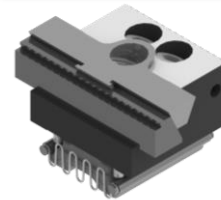

Superior Clamping and Gripping

Clamping concept KSM2

KSM2 clamping vice with grounded jaws

KSM2 clamping vice with grounded jaws

Fixed jaw, 40mm
Schunk-ID: 0490728

Adjustable jaw 40mm with
Parallel chuck jaw 40mm

Fixed jaw, 65mm
Schunk-ID: 0490729

Adjustable jaw 65mm with
Parallel chuck jaw 40mm

Adjustable jaw 65mm with
Parallel chuck jaw 65mm

Adjustable jaw 65mm with
Parallel chuck jaw 90mm

Fixed jaw, 90mm
Schunk-ID: 0490730

Adjustable jaw 90mm with
Parallel chuck jaw 40mm

Adjustable jaw 90mm with
Parallel chuck jaw 65mm

Adjustable jaw 90mm with
Parallel chuck jaw 90mm

KSM2 clamping vice with high-grip parallel chuck jaw

KSM2 clamping vice with high-grip parallel chuck jaw

Adjustable jaw 65mm with high-grip parallel chuck jaw 90mm

Fixed jaw, 90mm
Schunk-ID: 0490730

Adjustable jaw 90mm with high-grip parallel chuck jaw 40mm

Adjustable jaw 90mm with high-grip parallel chuck jaw 65mm