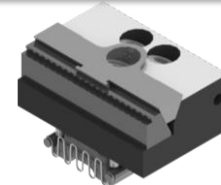

Superior Clamping and Gripping

Clamping concept KSM2

KSM2 clamping vice with grounded jaws

KSM2 clamping vice with grounded jaws

Fixed jaw, 40mm
Schunk-ID: 0490728

Adjustable jaw 40mm with
Parallel chuck jaw 40mm

Fixed jaw, 65mm
Schunk-ID: 0490729

Adjustable jaw 65mm with
Parallel chuck jaw 40mm

Adjustable jaw 65mm with
Parallel chuck jaw 65mm

Adjustable jaw 65mm with
Parallel chuck jaw 90mm

Fixed jaw, 90mm
Schunk-ID: 0490730

Adjustable jaw 90mm with
Parallel chuck jaw 40mm

Adjustable jaw 90mm with
Parallel chuck jaw 65mm

Adjustable jaw 90mm with
Parallel chuck jaw 90mm

KSM2 clamping vice with high-grip parallel chuck jaw

KSM2 clamping vice with high-grip parallel chuck jaw

Adjustable jaw 65mm with high-grip parallel chuck jaw 90mm

Fixed jaw, 90mm
Schunk-ID: 0490730

Adjustable jaw 90mm with high-grip parallel chuck jaw 40mm

Adjustable jaw 90mm with high-grip parallel chuck jaw 65mm