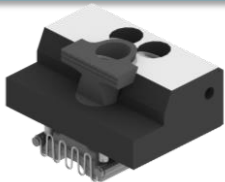

Adjustable jaw 90mm with high-grip parallel chuck jaw 90mm

KSM2 clamping vice with high-grip pull-down jaw and high-grip pendulum jaw

KSM2 clamping vice with high-grip pull-down jaw and high-grip pendulum jaw

Fixed jaw, 40mm
Schunk-ID: 0490728

Adjustable jaw 40mm with high-grip pull-down jaw 40mm

Adjustable jaw 40mm with high-grip pendulum jaw 90mm

Fixed jaw, 65mm
Schunk-ID: 0490729

Adjustable jaw 65mm with high-grip pull-down jaw 40mm

Adjustable jaw 65mm with high-grip pendulum jaw 90mm

Fixed jaw, 90mm
Schunk-ID: 0490730

Adjustable jaw 90mm with high-grip pull-down jaw 40mm

Adjustable jaw 40mm with high-grip pendulum jaw 90mm

KSM2 clamping vice with high-grip wedge clamping element

KSM2 clamping vice with high-grip wedge clamping element

Fixed jaw, 40mm
Schunk-ID: 0490728

Fixed jaw, 65mm
Schunk-ID: 0490729

Fixed jaw, 90mm
Schunk-ID: 0490730

Wedge clamping element
with high-grip clamping face
Schunk-ID: 0490736