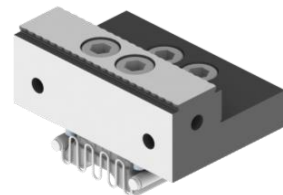

Superior Clamping and Gripping

Clamping concept KSM2

KSM2 clamping vice with grounded jaws

KSM2 clamping vice with grounded jaws

Fixed jaw, 40mm
Schunk-ID: 0490728

Adjustable jaw 40mm with
Parallel chuck jaw 40mm

KSM2 clamping vice with high-grip wedge clamping element

Fixed jaw, 40mm
Schunk-ID: 0490728

Fixed jaw, 65mm
Schunk-ID: 0490729

Fixed jaw, 90mm
Schunk-ID: 0490730

Wedge clamping element
with high-grip clamping face
Schunk-ID: 0490736

KSM2 clamping vice with smooth wedge clamping element

KSM2 clamping vice with smooth wedge clamping element

Fixed jaw, 40mm
Schunk-ID: 0490728

Fixed jaw, 65mm
Schunk-ID: 0490729

Fixed jaw, 90mm
Schunk-ID: 0490730

Wedge clamping element
with smooth clamping face
Schunk-ID: 0490735