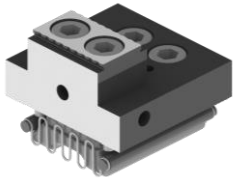

Adjustable jaw 65mm with high-grip parallel chuck jaw 90mm

Fixed jaw, 90mm
Schunk-ID: 0490730

Adjustable jaw 90mm with high-grip parallel chuck jaw 40mm

Adjustable jaw 90mm with high-grip parallel chuck jaw 65mm

Adjustable jaw 90mm with high-grip parallel chuck jaw 90mm

KSM2 clamping vice with high-grip pull-down jaw and high-grip pendulum jaw

KSM2 clamping vice with high-grip pull-down jaw and high-grip pendulum jaw

Fixed jaw, 40mm
Schunk-ID: 0490728

Adjustable jaw 40mm with high-grip pull-down jaw 40mm

Adjustable jaw 40mm with high-grip pendulum jaw 90mm

Fixed jaw, 65mm
Schunk-ID: 0490729

Adjustable jaw 65mm with high-grip pull-down jaw 40mm

Adjustable jaw 65mm with high-grip pendulum jaw 90mm

Fixed jaw, 90mm
Schunk-ID: 0490730

Adjustable jaw 90mm with high-grip pull-down jaw 40mm

Adjustable jaw 40mm with high-grip pendulum jaw 90mm

KSM2 clamping vice with high-grip wedge clamping element