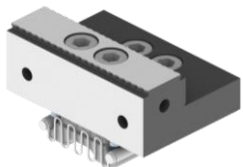

Superior Clamping and Gripping

Clamping concept KSM2

KSM2 clamping vice with grounded jaws

KSM2 clamping vice with grounded jaws

Fixed jaw, 40mm
Schunk-ID: 0490728

Adjustable jaw 40mm with
Parallel chuck jaw 40mm

Fixed jaw, 65mm
Schunk-ID: 0490729

Adjustable jaw 65mm with
Parallel chuck jaw 40mm

Adjustable jaw 65mm with
Parallel chuck jaw 65mm

Adjustable jaw 65mm with
Parallel chuck jaw 90mm

Fixed jaw, 90mm
Schunk-ID: 0490730

Adjustable jaw 90mm with
Parallel chuck jaw 40mm

Adjustable jaw 90mm with
Parallel chuck jaw 65mm

Adjustable jaw 90mm with
Parallel chuck jaw 90mm

KSM2 clamping vice with high-grip parallel chuck jaw

KSM2 clamping vice with high-grip parallel chuck jaw

Adjustable jaw 65mm with high-grip parallel chuck jaw 90mm

Fixed jaw, 90mm
Schunk-ID: 0490730

Adjustable jaw 90mm with high-grip parallel chuck jaw 40mm

Adjustable jaw 90mm with high-grip parallel chuck jaw 65mm