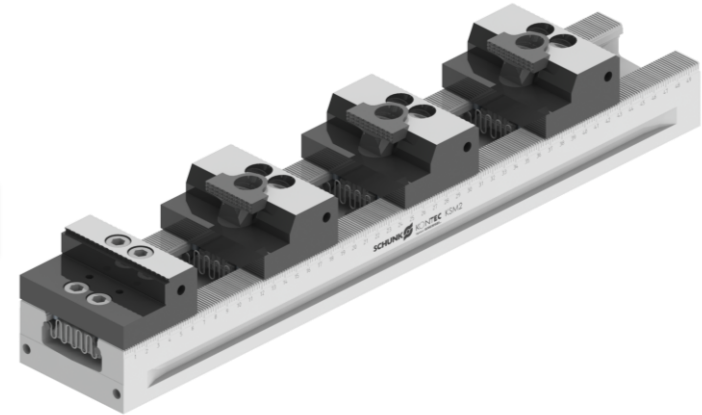

Superior Clamping and Gripping

Clamping concept KSM2

KSM2 clamping vice with grounded jaws

KSM2 clamping vice with grounded jaws

Fixed jaw, 40mm
Schunk-ID: 0490728

Adjustable jaw 40mm with
Parallel chuck jaw 40mm

Fixed jaw, 40mm
Schunk-ID: 0490728

Adjustable jaw 40mm with high-grip pull-down jaw 40mm

Adjustable jaw 40mm with high-grip pendulum jaw 90mm

Fixed jaw, 65mm
Schunk-ID: 0490729

Adjustable jaw 65mm with high-grip pull-down jaw 40mm

Adjustable jaw 65mm with high-grip pendulum jaw 90mm

Fixed jaw, 90mm
Schunk-ID: 0490730

Adjustable jaw 90mm with high-grip pull-down jaw 40mm

Adjustable jaw 40mm with high-grip pendulum jaw 90mm

KSM2 clamping vice with high-grip wedge clamping element

KSM2 clamping vice with high-grip wedge clamping element

Fixed jaw, 40mm
Schunk-ID: 0490728

Fixed jaw, 65mm
Schunk-ID: 0490729

Fixed jaw, 90mm
Schunk-ID: 0490730

Wedge clamping element
with high-grip clamping face
Schunk-ID: 0490736