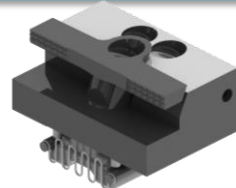

Superior Clamping and Gripping

Clamping concept KSM2

KSM2 clamping vice with grounded jaws

KSM2 clamping vice with grounded jaws

Fixed jaw, 40mm
Schunk-ID: 0490728

Adjustable jaw 40mm with
Parallel chuck jaw 40mm

Fixed jaw, 40mm
Schunk-ID: 0490728

Adjustable jaw 40mm with high-grip pull-down jaw 40mm

Adjustable jaw 40mm with high-grip pendulum jaw 90mm

Fixed jaw, 65mm
Schunk-ID: 0490729

Adjustable jaw 65mm with high-grip pull-down jaw 40mm

Adjustable jaw 65mm with high-grip pendulum jaw 90mm

Fixed jaw, 90mm
Schunk-ID: 0490730

Adjustable jaw 90mm with high-grip pull-down jaw 40mm

Adjustable jaw 40mm with high-grip pendulum jaw 90mm

KSM2 clamping vice with high-grip wedge clamping element

KSM2 clamping vice with high-grip wedge clamping element

Fixed jaw, 40mm
Schunk-ID: 0490728

Fixed jaw, 65mm
Schunk-ID: 0490729

Fixed jaw, 90mm
Schunk-ID: 0490730

Wedge clamping element
with high-grip clamping face
Schunk-ID: 0490736