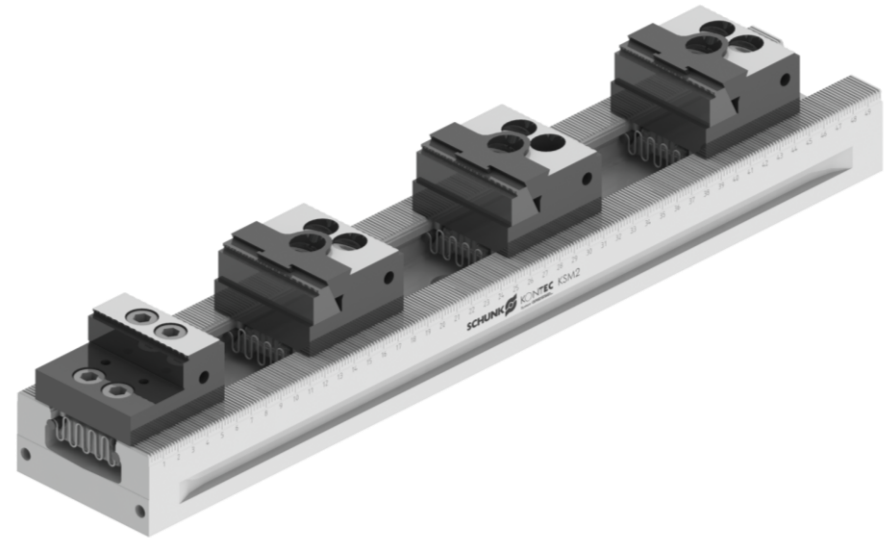

Superior Clamping and Gripping

Clamping concept KSM2

KSM2 clamping vice with grounded jaws

KSM2 clamping vice with grounded jaws

Fixed jaw, 40mm
Schunk-ID: 0490728

Adjustable jaw 40mm with
Parallel chuck jaw 40mm

Adjustable jaw 90mm with
Parallel chuck jaw 40mm

Adjustable jaw 90mm with
Parallel chuck jaw 65mm

Adjustable jaw 90mm with
Parallel chuck jaw 90mm

KSM2 clamping vice with high-grip parallel chuck jaw

KSM2 clamping vice with high-grip parallel chuck jaw

Fixed jaw, 40mm
Schunk-ID: 0490728

Adjustable jaw 40mm with high-grip parallel chuck jaw 40mm

Fixed jaw, 65mm
Schunk-ID: 0490729

Adjustable jaw 65mm with high-grip parallel chuck jaw 40mm

Adjustable jaw 65mm with high-grip parallel chuck jaw 65mm

Adjustable jaw 65mm with high-grip parallel chuck jaw 90mm

Fixed jaw, 90mm
Schunk-ID: 0490730

Adjustable jaw 90mm with high-grip parallel chuck jaw 40mm

Adjustable jaw 90mm with high-grip parallel chuck jaw 65mm