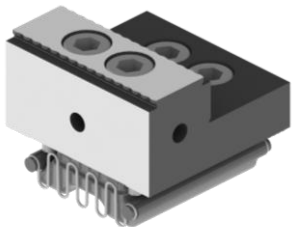

Superior Clamping and Gripping

Clamping concept KSM2

KSM2 clamping vice with grounded jaws

KSM2 clamping vice with grounded jaws

Fixed jaw, 40mm
Schunk-ID: 0490728

Adjustable jaw 40mm with
Parallel chuck jaw 40mm

Adjustable jaw 65mm with high-grip pendulum jaw 90mm

Fixed jaw, 90mm
Schunk-ID: 0490730

Adjustable jaw 90mm with high-grip pull-down jaw 40mm

Adjustable jaw 40mm with high-grip pendulum jaw 90mm

KSM2 clamping vice with high-grip wedge clamping element

KSM2 clamping vice with high-grip wedge clamping element

Fixed jaw, 40mm
Schunk-ID: 0490728

Fixed jaw, 65mm
Schunk-ID: 0490729

Fixed jaw, 90mm
Schunk-ID: 0490730

Wedge clamping element
with high-grip clamping face
Schunk-ID: 0490736

KSM2 clamping vice with smooth wedge clamping element

KSM2 clamping vice with smooth wedge clamping element

Fixed jaw, 40mm
Schunk-ID: 0490728

Fixed jaw, 65mm
Schunk-ID: 0490729

Fixed jaw, 90mm
Schunk-ID: 0490730