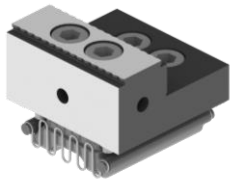

Superior Clamping and Gripping

Clamping concept KSM2

KSM2 clamping vice with grounded jaws

KSM2 clamping vice with grounded jaws

Fixed jaw, 40mm
Schunk-ID: 0490728

Adjustable jaw 40mm with
Parallel chuck jaw 40mm

Fixed jaw, 65mm
Schunk-ID: 0490729

Adjustable jaw 65mm with
Parallel chuck jaw 40mm

Adjustable jaw 65mm with
Parallel chuck jaw 65mm

Adjustable jaw 65mm with
Parallel chuck jaw 90mm

Fixed jaw, 90mm
Schunk-ID: 0490730

Adjustable jaw 65mm with high-grip parallel chuck jaw 90mm

Fixed jaw, 90mm
Schunk-ID: 0490730

Adjustable jaw 90mm with high-grip parallel chuck jaw 40mm

Adjustable jaw 90mm with high-grip parallel chuck jaw 65mm

Adjustable jaw 65mm with high-grip pendulum jaw 90mm

Fixed jaw, 90mm
Schunk-ID: 0490730

Adjustable jaw 90mm with high-grip pull-down jaw 40mm

Adjustable jaw 40mm with high-grip pendulum jaw 90mm

KSM2 clamping vice with high-grip wedge clamping element