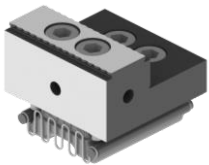

Superior Clamping and Gripping

Clamping concept KSM2

KSM2 clamping vice with grounded jaws

KSM2 clamping vice with grounded jaws

Fixed jaw, 40mm
Schunk-ID: 0490728

Adjustable jaw 40mm with
Parallel chuck jaw 40mm

Adjustable jaw 90mm with
Parallel chuck jaw 40mm

Adjustable jaw 90mm with
Parallel chuck jaw 65mm

Adjustable jaw 90mm with
Parallel chuck jaw 90mm

KSM2 clamping vice with high-grip parallel chuck jaw

KSM2 clamping vice with high-grip parallel chuck jaw

Fixed jaw, 40mm
Schunk-ID: 0490728

Adjustable jaw 40mm with high-grip parallel chuck jaw 40mm

Fixed jaw, 65mm
Schunk-ID: 0490729

Adjustable jaw 65mm with high-grip parallel chuck jaw 40mm

Adjustable jaw 65mm with high-grip parallel chuck jaw 65mm

Adjustable jaw 65mm with high-grip parallel chuck jaw 90mm

Fixed jaw, 90mm
Schunk-ID: 0490730

Adjustable jaw 90mm with high-grip parallel chuck jaw 40mm

Adjustable jaw 90mm with high-grip parallel chuck jaw 65mm