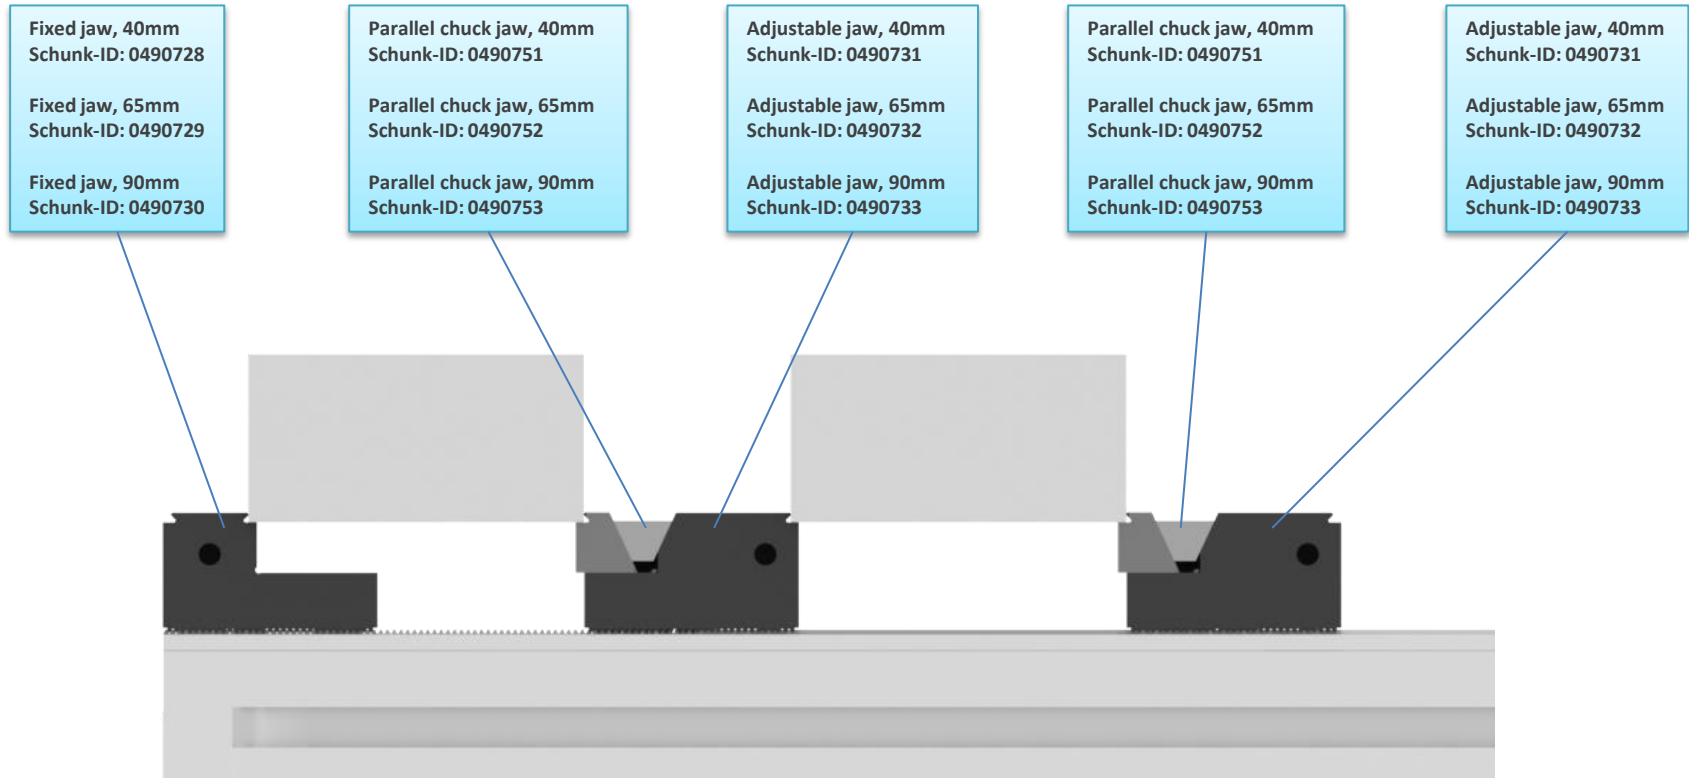

Fixed jaw, 65mm
Schunk-ID: 0490729

Adjustable jaw 65mm with
Parallel chuck jaw 40mm

Adjustable jaw 65mm with
Parallel chuck jaw 65mm

Adjustable jaw 65mm with
Parallel chuck jaw 90mm

Fixed jaw, 90mm
Schunk-ID: 0490730

Adjustable jaw 90mm with
Parallel chuck jaw 40mm

Adjustable jaw 90mm with
Parallel chuck jaw 65mm

Adjustable jaw 90mm with
Parallel chuck jaw 90mm

KSM2 clamping vice with high-grip parallel chuck jaw

KSM2 clamping vice with high-grip parallel chuck jaw

Fixed jaw, 40mm
Schunk-ID: 0490728

Adjustable jaw 40mm with high-grip parallel chuck jaw 40mm

Fixed jaw, 65mm
Schunk-ID: 0490729

Adjustable jaw 65mm with high-grip parallel chuck jaw 40mm

Adjustable jaw 65mm with high-grip parallel chuck jaw 65mm

Adjustable jaw 65mm with high-grip parallel chuck jaw 90mm

Fixed jaw, 90mm
Schunk-ID: 0490730

Adjustable jaw 90mm with high-grip parallel chuck jaw 40mm

Adjustable jaw 90mm with high-grip parallel chuck jaw 65mm