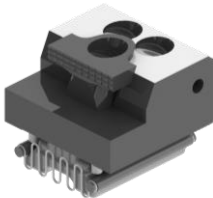

Superior Clamping and Gripping

Clamping concept KSM2

KSM2 clamping vice with grounded jaws

KSM2 clamping vice with grounded jaws

Fixed jaw, 40mm
Schunk-ID: 0490728

Adjustable jaw 40mm with
Parallel chuck jaw 40mm

Fixed jaw, 40mm
Schunk-ID: 0490728

Adjustable jaw 40mm with high-grip pull-down jaw 40mm

Adjustable jaw 40mm with high-grip pendulum jaw 90mm

Fixed jaw, 65mm
Schunk-ID: 0490729

Adjustable jaw 65mm with high-grip pull-down jaw 40mm

Adjustable jaw 65mm with high-grip pendulum jaw 90mm

Fixed jaw, 90mm
Schunk-ID: 0490730

Adjustable jaw 90mm with high-grip pull-down jaw 40mm

Adjustable jaw 40mm with high-grip pendulum jaw 90mm

KSM2 clamping vice with high-grip wedge clamping element

KSM2 clamping vice with high-grip wedge clamping element

Fixed jaw, 40mm
Schunk-ID: 0490728

Fixed jaw, 65mm
Schunk-ID: 0490729

Fixed jaw, 90mm
Schunk-ID: 0490730

Wedge clamping element
with high-grip clamping face
Schunk-ID: 0490736