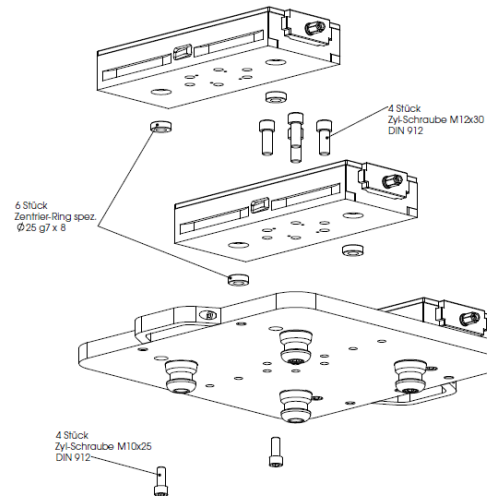

Multi-adapter plates

Mounting sets for PAL S 399 x 399

ID   Suitable for type

		KSC 125-160	KSC 125-300	KSC 125-160 upon console
Mounting set A	0435401	✓	-	-
Mounting set B	0435402	-	✓	-
Mounting set C	0435403	-	-	✓