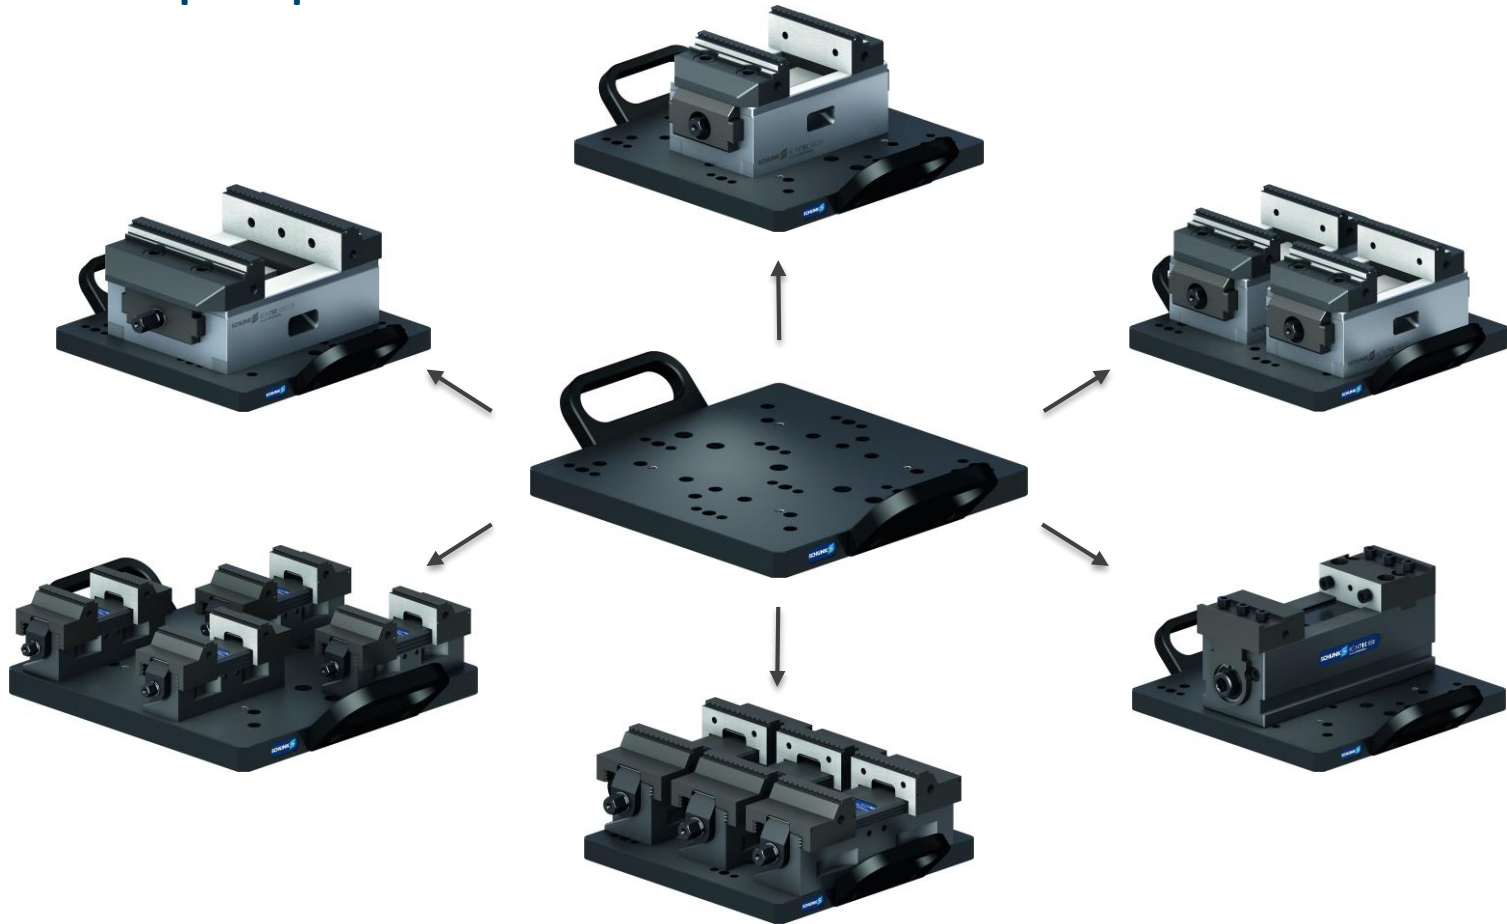

Multi-adapter plates

Functional principle