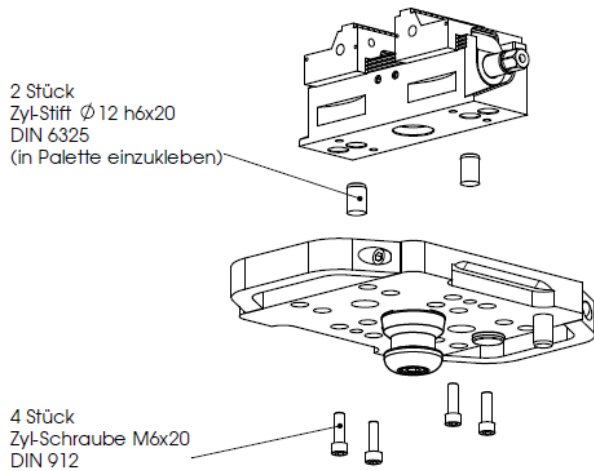

Multi-adapter plates

Mounting sets for PAL S 159 x 159

ID Suitable for type

	ID	KSC2 40	KSC2 65	KSC 80
Mounting set A	0435381	✓	-	-
Mounting set B	0435382	-	✓	-
Mounting set C	0435383	-	-	✓