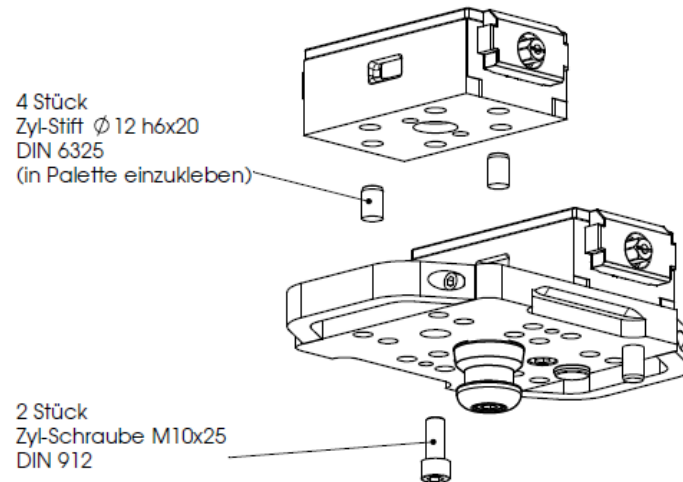

Multi-adapter plates

Mounting sets for PAL S 159 x 159

ID Suitable for type

	ID	KSC2 40	KSC2 65	KSC 80
Mounting set A	0435381	✓	-	-
Mounting set B	0435382	-	✓	-
Mounting set C	0435383	-	-	✓