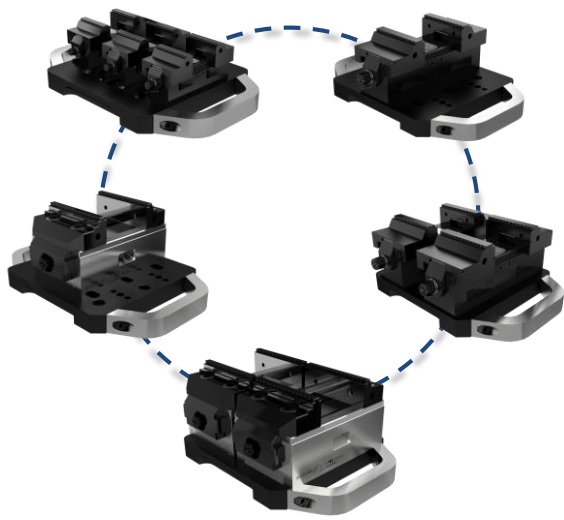

# Multi-adapter Plates

The new SCHUNK Modular System for Clamping  
Pallets

1945 - 2015

70 Years

Superior Clamping and Gripping

Multi-adapter plate

NSL plus 150-V1-T

Multi-adapter plate

NSL plus 400

Multi-adapter plate

NSL plus 200

# Multi-adapter plates

## General information

The new VERO-S multi-adapter plates distinguish itself by ....

- prepared bore pattern for diverse clamping vises,
- the simple combinability with up to six different vises,
- prepared mounting sets for the quick adaption of the vises upon the pallet and
- four different pallet sizes or types.