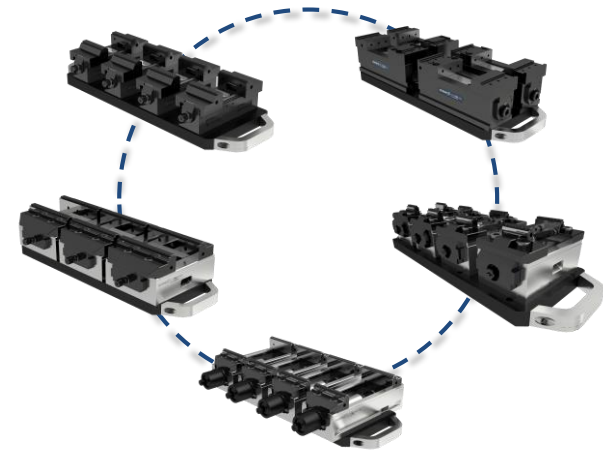

# Multi-adapter Plates

The new SCHUNK Modular System for Clamping  
Pallets

1945 - 2015

70 Years

Superior Clamping and Gripping

Multi-adapter plate

NSL plus 150-V1-T

Multi-adapter plate

NSL plus 400

Multi-adapter plate

NSL plus 200

# Multi-adapter plates

## General information

The new VERO-S multi-adapter plates distinguish itself by ....

- prepared bore pattern for diverse clamping vises,
- the simple combinability with up to six different vises,
- prepared mounting sets for the quick adaption of the vises upon the pallet and
- four different pallet sizes or types.