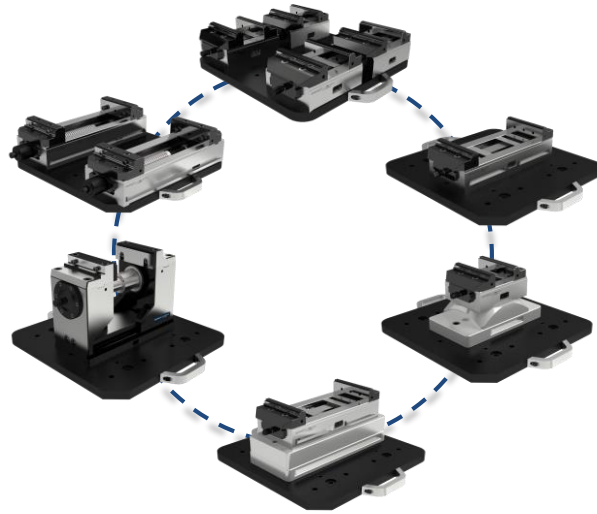

# Multi-adapter Plates

The new SCHUNK Modular System for Clamping  
Pallets

1945 - 2015

70 Years

Superior Clamping and Gripping

Multi-adapter plate

NSL plus 150-V1-T

Multi-adapter plate

NSL plus 400

Multi-adapter plate

NSL plus 200

# Multi-adapter plates

## General information

The new VERO-S multi-adapter plates distinguish itself by ....

- prepared bore pattern for diverse clamping vises,
- the simple combinability with up to six different vises,
- prepared mounting sets for the quick adaption of the vises upon the pallet and
- four different pallet sizes or types.